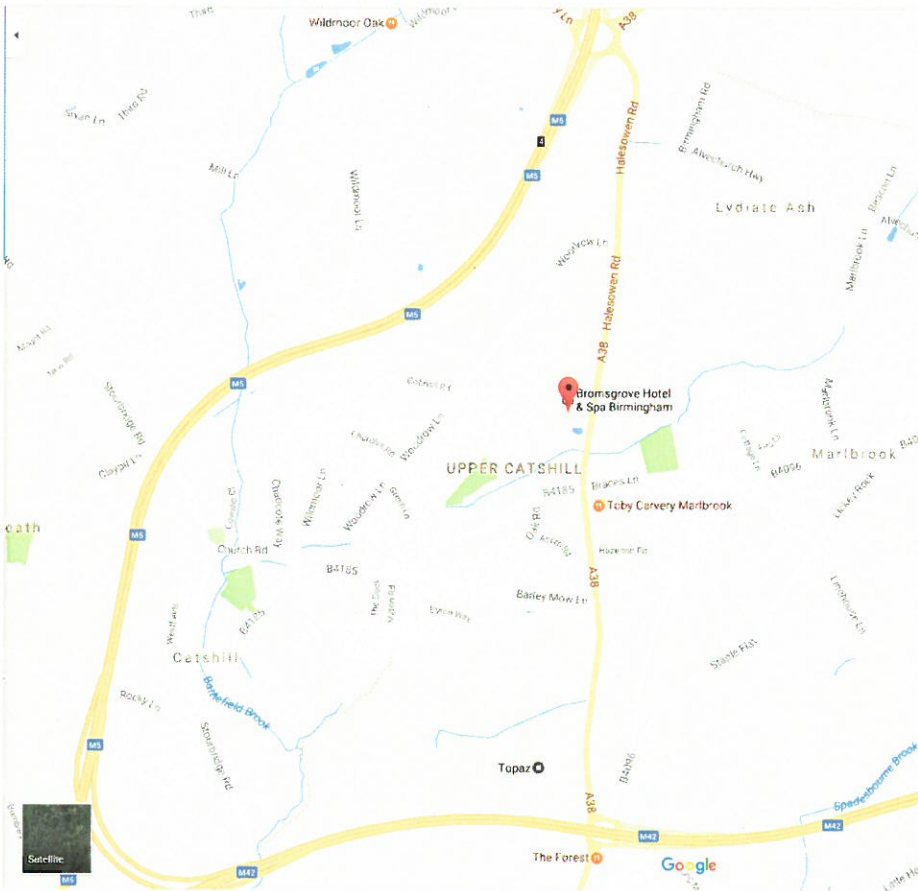

By Road

We are located on the main A38, between Birmingham and Bromsgrove.

M5 – Exit at Junction 4, follow signs for A38 South towards Bromsgrove, approximately ¾ mile (after 40mph speed limit signs) the hotel will be on the right, opposite the Honda Bike Garage.

M42 – Exit at Junction 1, follow signs for A38 North towards Birmingham, approximately 1 mile, over the traffic lights, the hotel will be on the left, opposite the Honda Bike Garage.

Train stations:

Barnt Green, Bromsgrove and Longbridge, are all within a 10 minute drive from the hotel. For guests travelling from Birmingham New Street, we suggest taking a train to alight at Longbridge, as this is a cross city line, which generally runs every 10 minutes.

Local taxi firms:

Gold n Black (Rubery) 0121 453 4949

Market Cars (Bromsgrove) 01527 837887