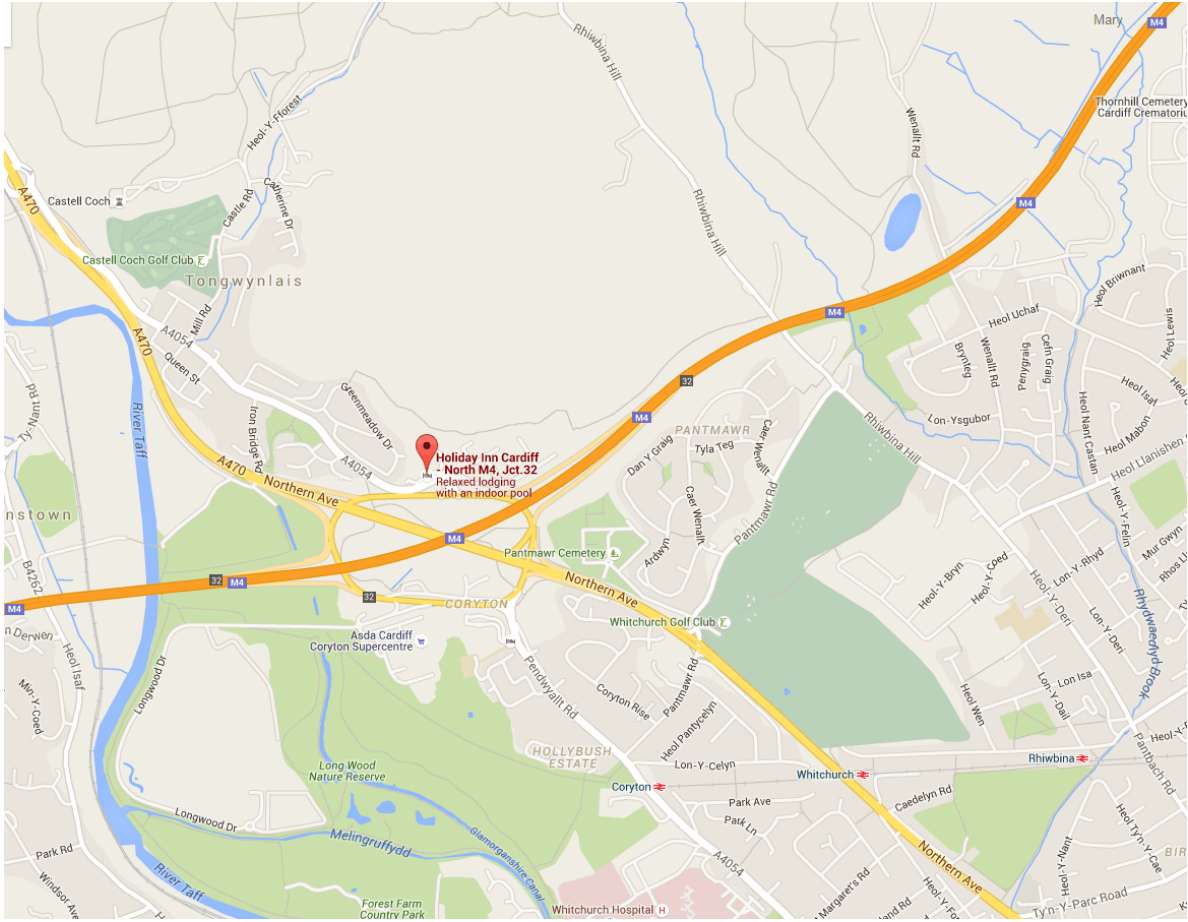

Holiday Inn Cardiff - North M4, Jct.32

Directions

Driving

At junction 32 of the M4 take exit A470 to Cardiff. At the roundabout take the 2nd exit onto Merthyr Road/A4054.

Train

Station Name: Coryton Station

Distance: 1.1 MI/1.77 KM NORTH to Hotel

Taxi Charge (one way): £5.00 [GBP](#)

When leaving Coryton Station turn right on to Pendwyallt Road and drive for 0.4 miles. When reaching the roundabout take the 4th exit on to Merthyr Road/A4054. The hotel will be on your right.