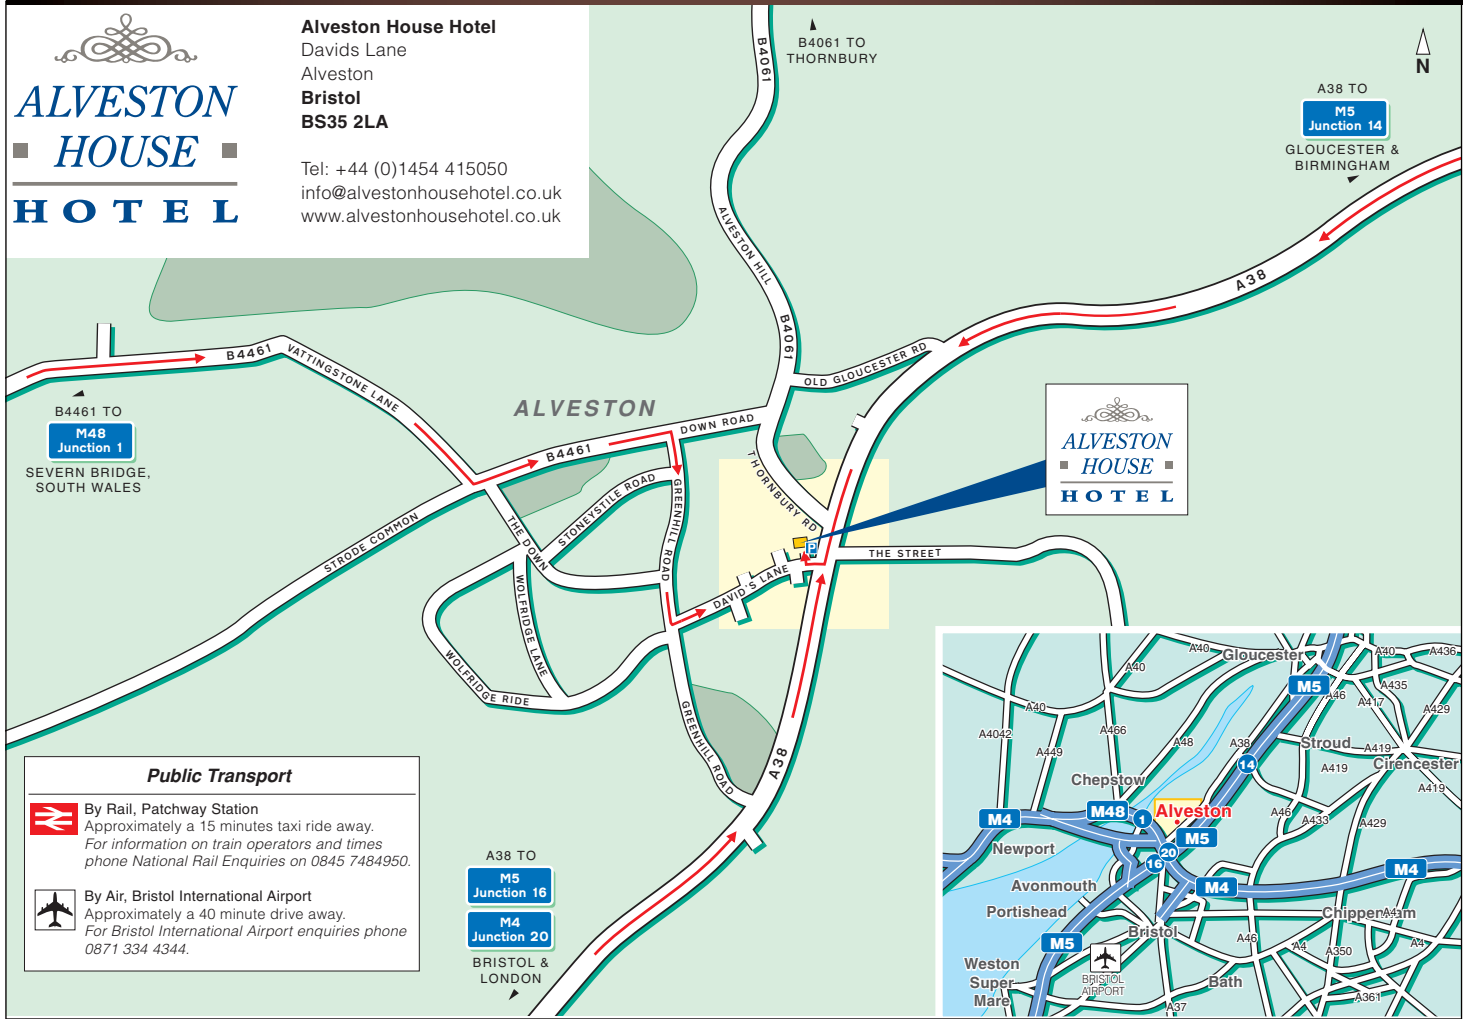

ALVESTON
■ **HOUSE** ■
HOTEL
DIRECTIONS

ALVESTON
■ **HOUSE** ■
HOTEL

Alveston House Hotel
Davids Lane
Alveston
Bristol
BS35 2LA

Tel: +44 (0)1454 415050
info@alvestonhousehotel.co.uk
www.alvestonhousehotel.co.uk

Alveston House Hotel, Alveston, Thornbury, Bristol BS35 2LA

Tel 01454 415050 www.alvestonhousehotel.co.uk